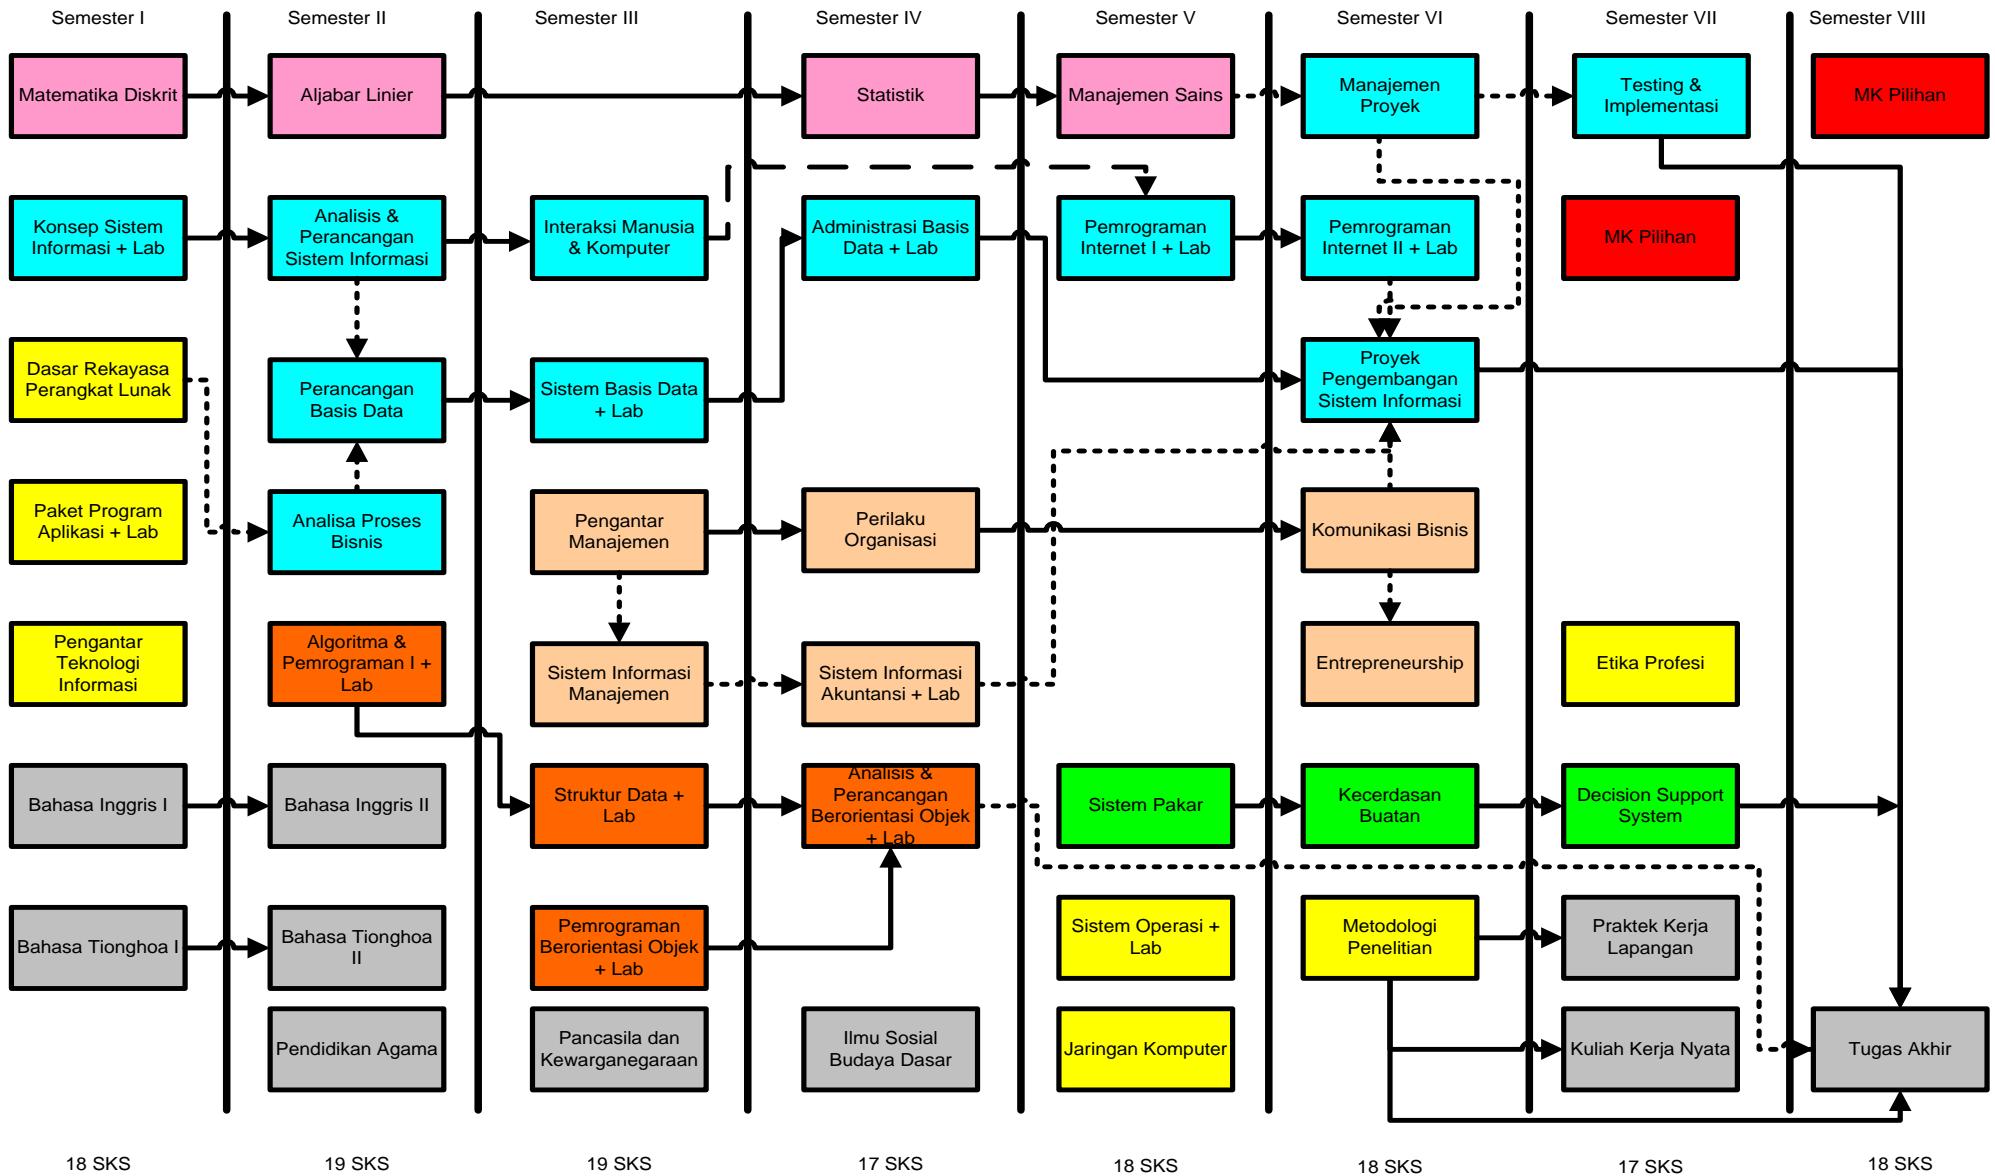

Alur Mata Kuliah Program Studi Sistem Informasi

Legenda Alur Mata Kuliah :

Mata Kuliah Wajib Universitas
 IT Core Knowledge
 Mata kuliah pendukung matematika
 Technology skill
 Business Fundamental
 Analytical skill
 Advanced algorithm